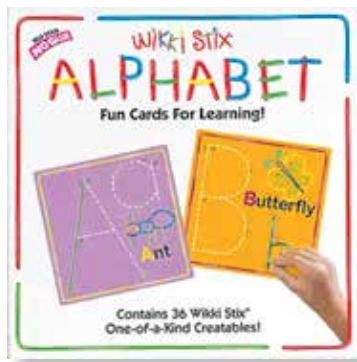

SKU	Description	Price
THS55501	Set of 2	\$24.99

Wikki Stix Alphabet Cards

Clean, colorful and uncluttered... no complicated artwork or background designs to detract from the "Wikki art". Sturdy, reusable card-stock. Includes 36 Wikki Stix.