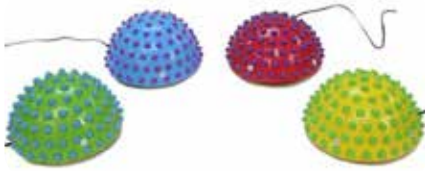

Switches & Switch Access

Senso Dot Switch

The Senso Dot Switches are a fantastic tool for therapists, educators, and parents looking to engage children in sensory play and motor skill development. This tactile and visually stimulating switch provides a rich somatosensory experience, making it an excellent choice for individuals with sensory processing needs.

SKU	Description	Price
AT77724	SensoDotSwitch(1)	$99.95
AT77725	SensoDot(Set of 4)	$359.95