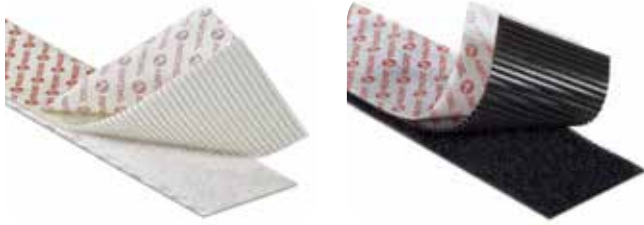

Eazyhold Universal Cuff: Sippy Cup/Bottle Holder

EazyHold 2 pack of soft silicone universal cuffs that fit over a baby bottle, sippy cup, water and sports bottles, large toys and blankets, musical instruments, sporting equipment, cell phones, and more! Modify your drinking cup or can be doubled up for two-handed use!

SKU	Description	Price
DLE90411	BottleHolder (7 1/2")	\$19.99

Universal Cuff

Comfortable cuff is ideal for those with little or no hand strength. It holds eating utensils, toothbrushes, etc. The washable cuff comes in two sizes, all fully adjustable to meet the user's particular condition and hand size.

Pediatric fits children ages 6-15.

SKU	Description	Price
DLE0149	Pediatric	\$8.50
DLE0148	Adult	\$8.50

Tools for Gripping and Grasping

Velcro Self Adhesive Tape

VELCRO fabric fasteners are convenient and adjustable, so it's a great alternative to snaps, buttons, zippers, and hooks. Features a special sticky back adhesive to provide a secure and long-lasting hold. Exactly what you need to adapt any piece of clothing or equipment. Hook is the scratchy side, Loop is fuzzy.