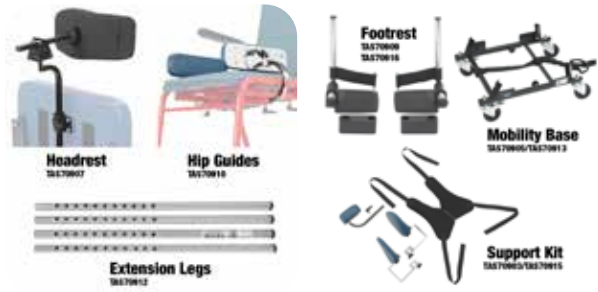

Chairs

NOTE: THE CHAIR AND ALL ATTACHMENTS ARE DROP SHIP ITEMS AND DO NOT QUALIFY FOR FREE SHIPPING.

First Class School Chair

THIS IS A DROP-SHIP PRODUCT

Multiple adjustments and accessories meet the needs of each child as they grow and develop. Seat is height and depth adjustable with a 15-degree

anterior or posterior tilt; armrests are height and width adjustable.

Optional Support Kit contains trunk H-harness for anterior chest support, adjustable depth abductor and adjustable height/width lateral support.

SKU	Description	Price
TAS70901	Stationary Chair ONLY- Small	$650.00
TAS70902	Stationary Chair ONLY- Large	$720.00
TAS70903	Mobile Chair ONLY - Small	$875.00
TAS70904	Mobile Chair ONLY - Large	$945.00
TAS70905	Mobility Base ONLY - Small	$225.00
TAS70913	Mobility Base ONLY - Large	$227.50
TAS70906	Tray ONLY - Small	$172.50
TAS70914	Tray ONLY - Large	$175.00

SKU	Description	Price
TAS70909	Footrest ONLY-Small	$157.50
TAS70916	Footrest ONLY - Large	$157.50
TAS70911	Anti-Tip Supports ONLY- Small	$62.50
TAS70917	Anti-Tip Supports ONLY - Large	$47.50
TAS70907	Headrest ONLY - One size	$232.50
TAS70912	Extension Legs ONLY - One size	$210.00
TAS70910	Hip Guides ONLY - One size	$145.00
TAS70908	Support Kit ONLY - Small	$390.00
TAS70915	Support Kit ONLY - Large	$390.00