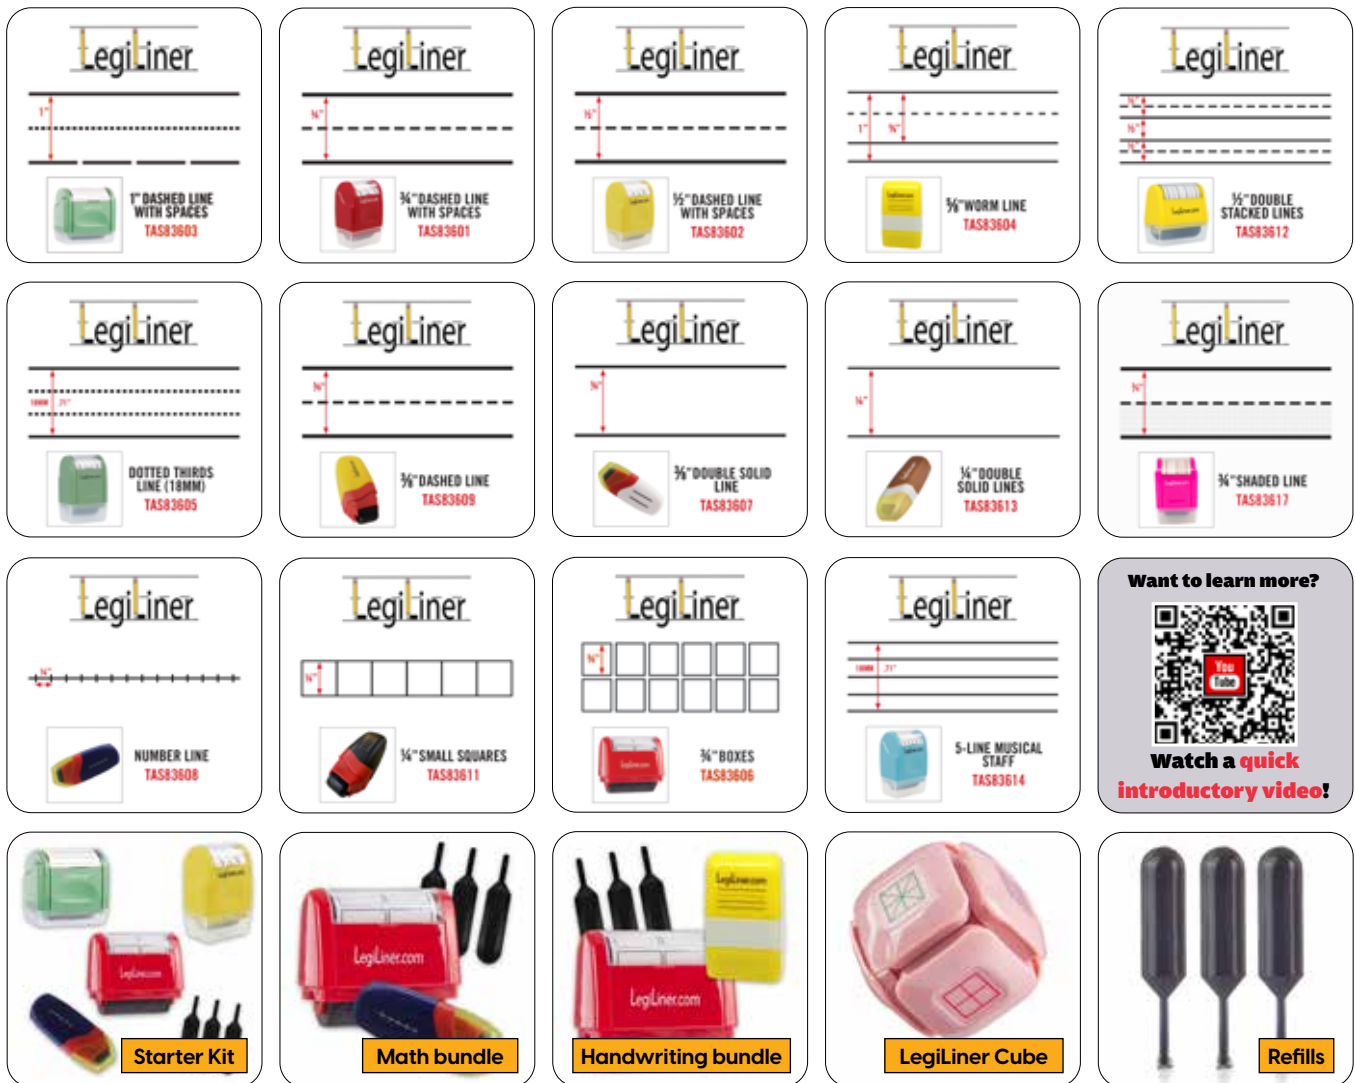

Finger Spacers

An effective teaching tool and visual cue size spacing. Set of 20 spacers.

SKU	Description	Price
TAS9802	Two finger spacer (Pre-K-Grade 2)	\$16.99
TAS9801	One finger spacer (Grades 1-3)	\$16.99

Tools for Writing

LegiLiners

Want to learn more?

Watch a quick introductory video!

LegiLiners

The LegiLiner allows you to quickly draw handwriting lines with a rolling ink stamp. Handwriting lines help to improve letter size and placement for more legible handwriting. Works on workbook pages, worksheets, plain paper, construction paper, crafts and more! Visit our website for measurements and more details.