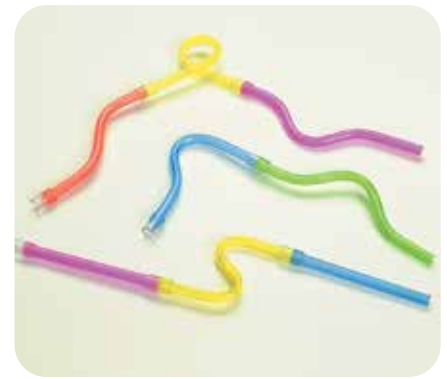

Connector Straws

Use these short, shaped straws to teach sucking through a straw. As skill increases, segments can be added to increase difficulty. Beautiful transparent colors. Includes 8 stacking straws.

SKU	Description	Price
DT11103	Connector Straws	$2.25